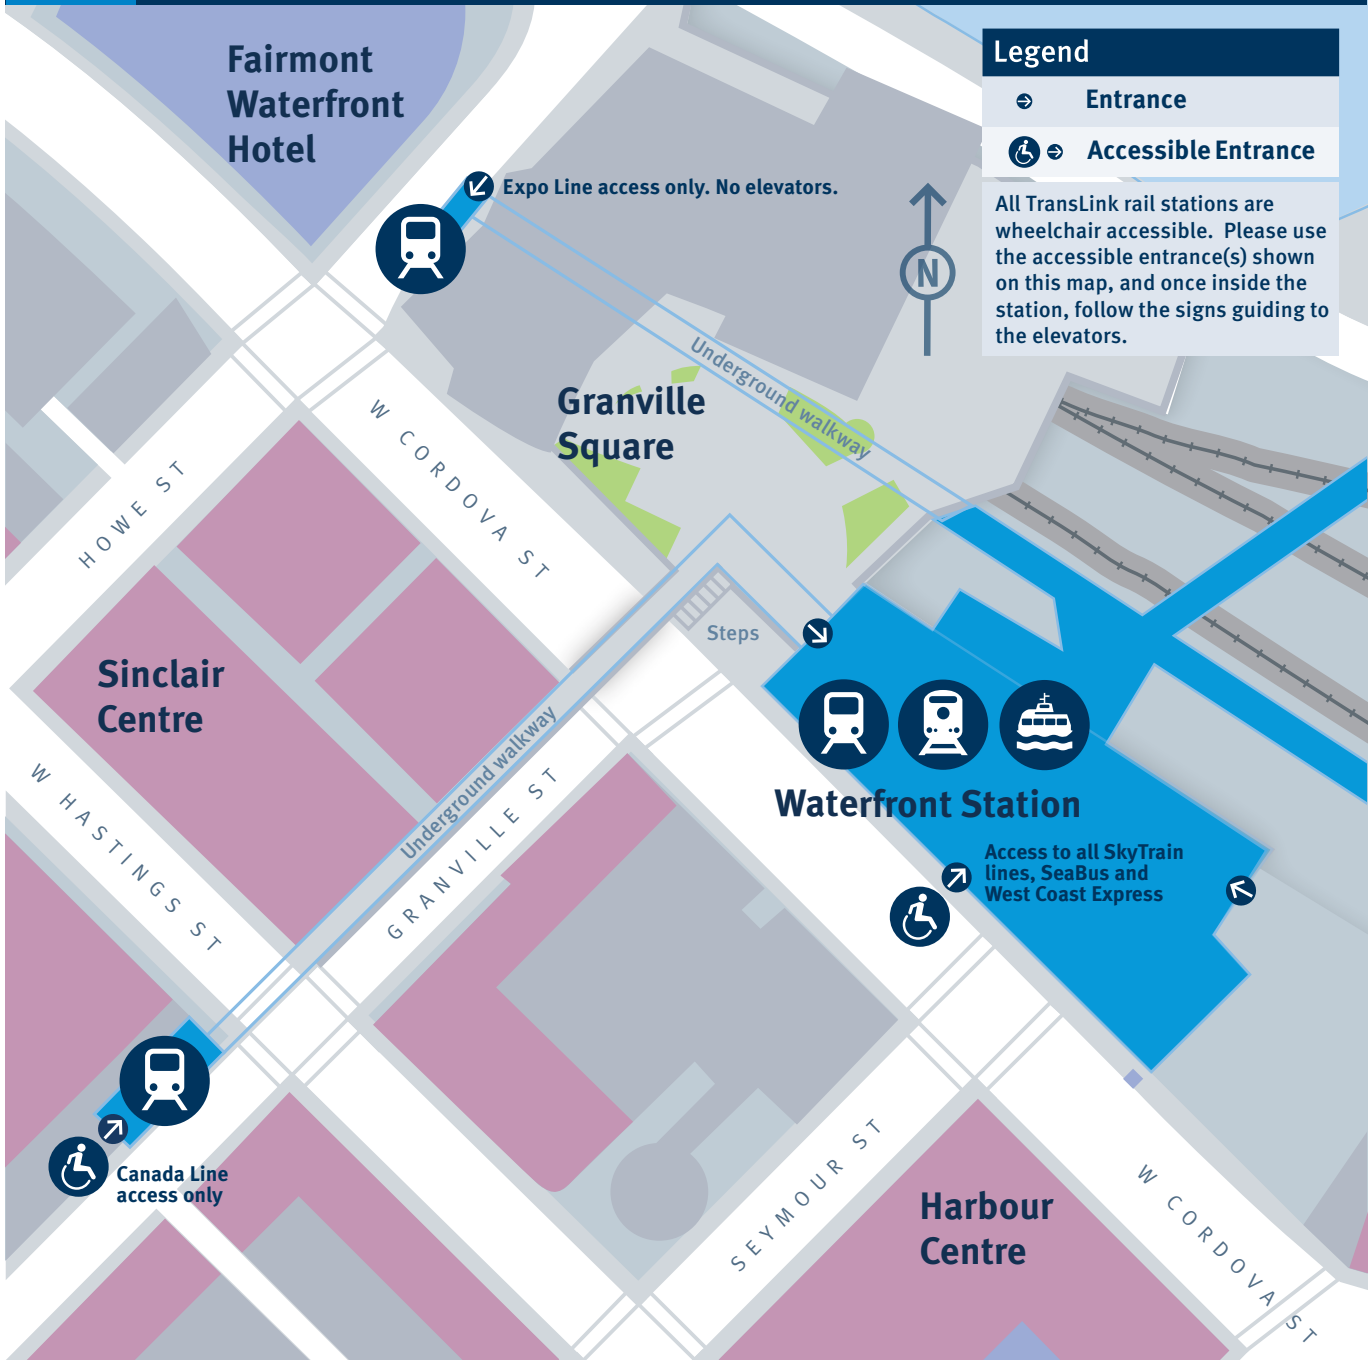

T

Waterfront Station Entrance Locations

Legend

 Entrance

 Accessible Entrance

All TransLink rail stations are wheelchair accessible. Please use the accessible entrance(s) shown on this map, and once inside the station, follow the signs guiding to the elevators.