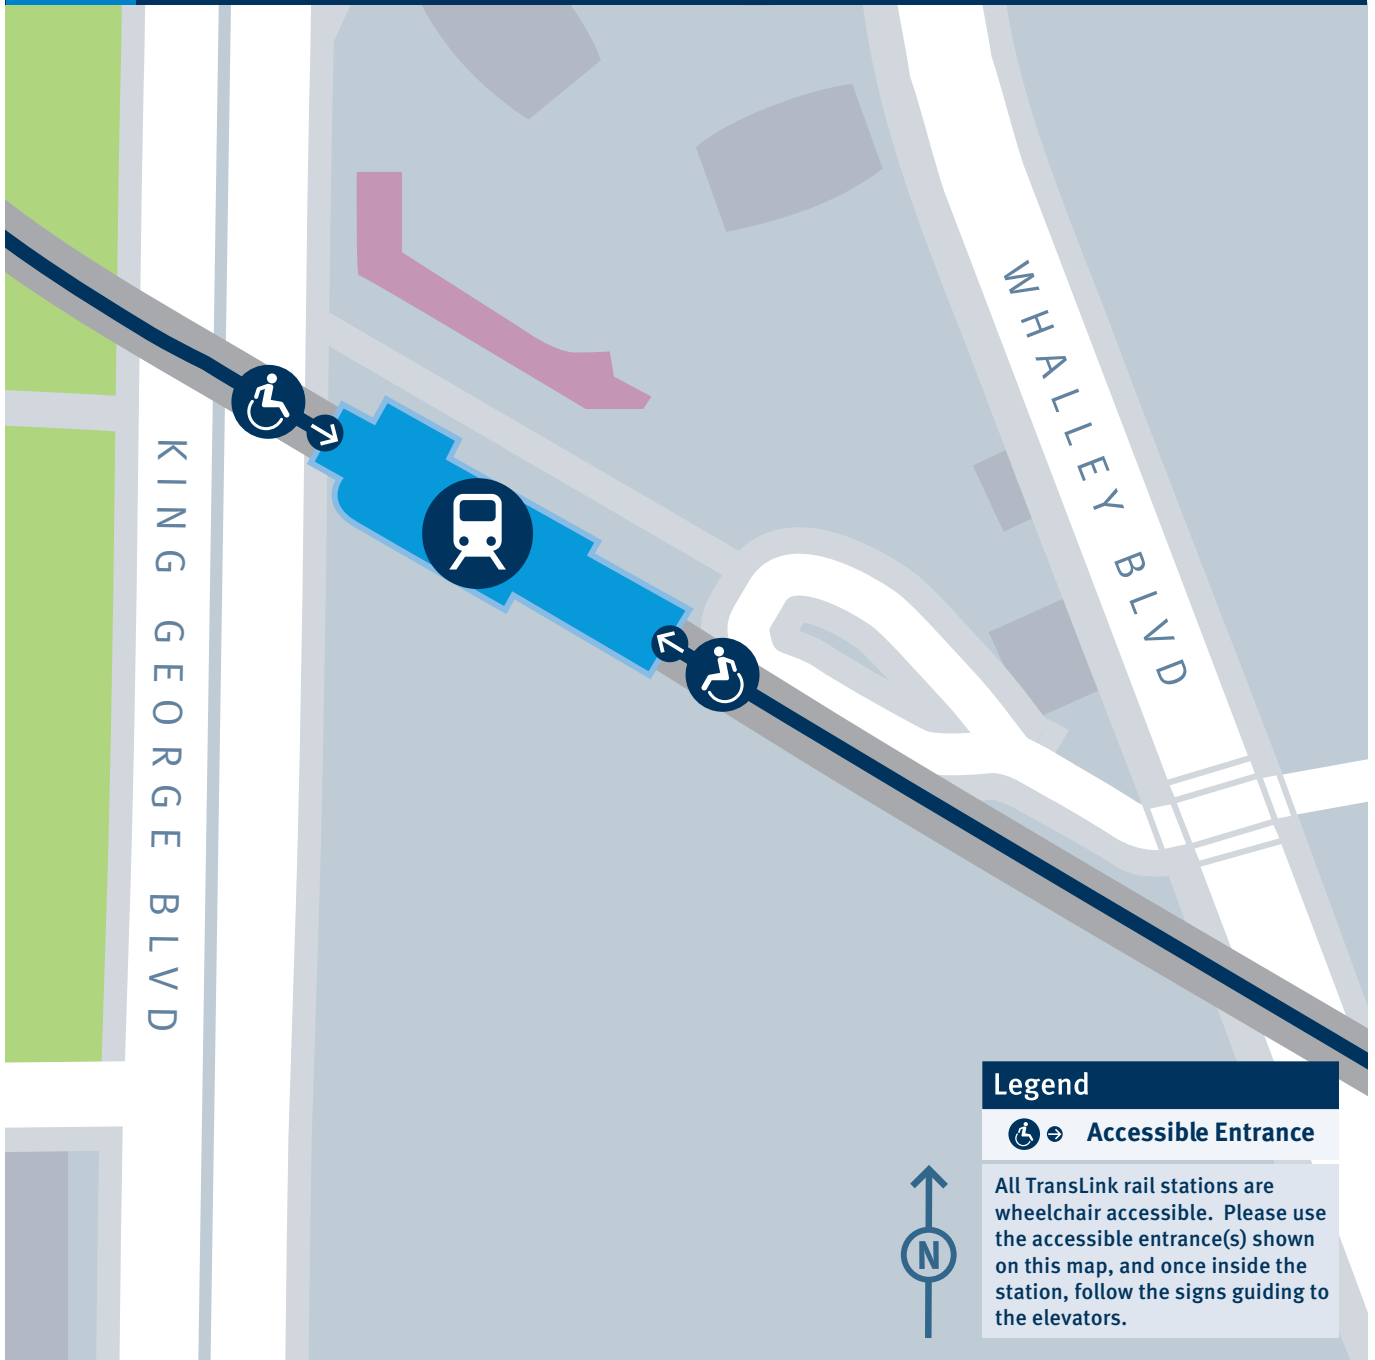

King George Station Entrance Locations

For transit information, including next bus times, visit translink.ca or call 604.953.3333