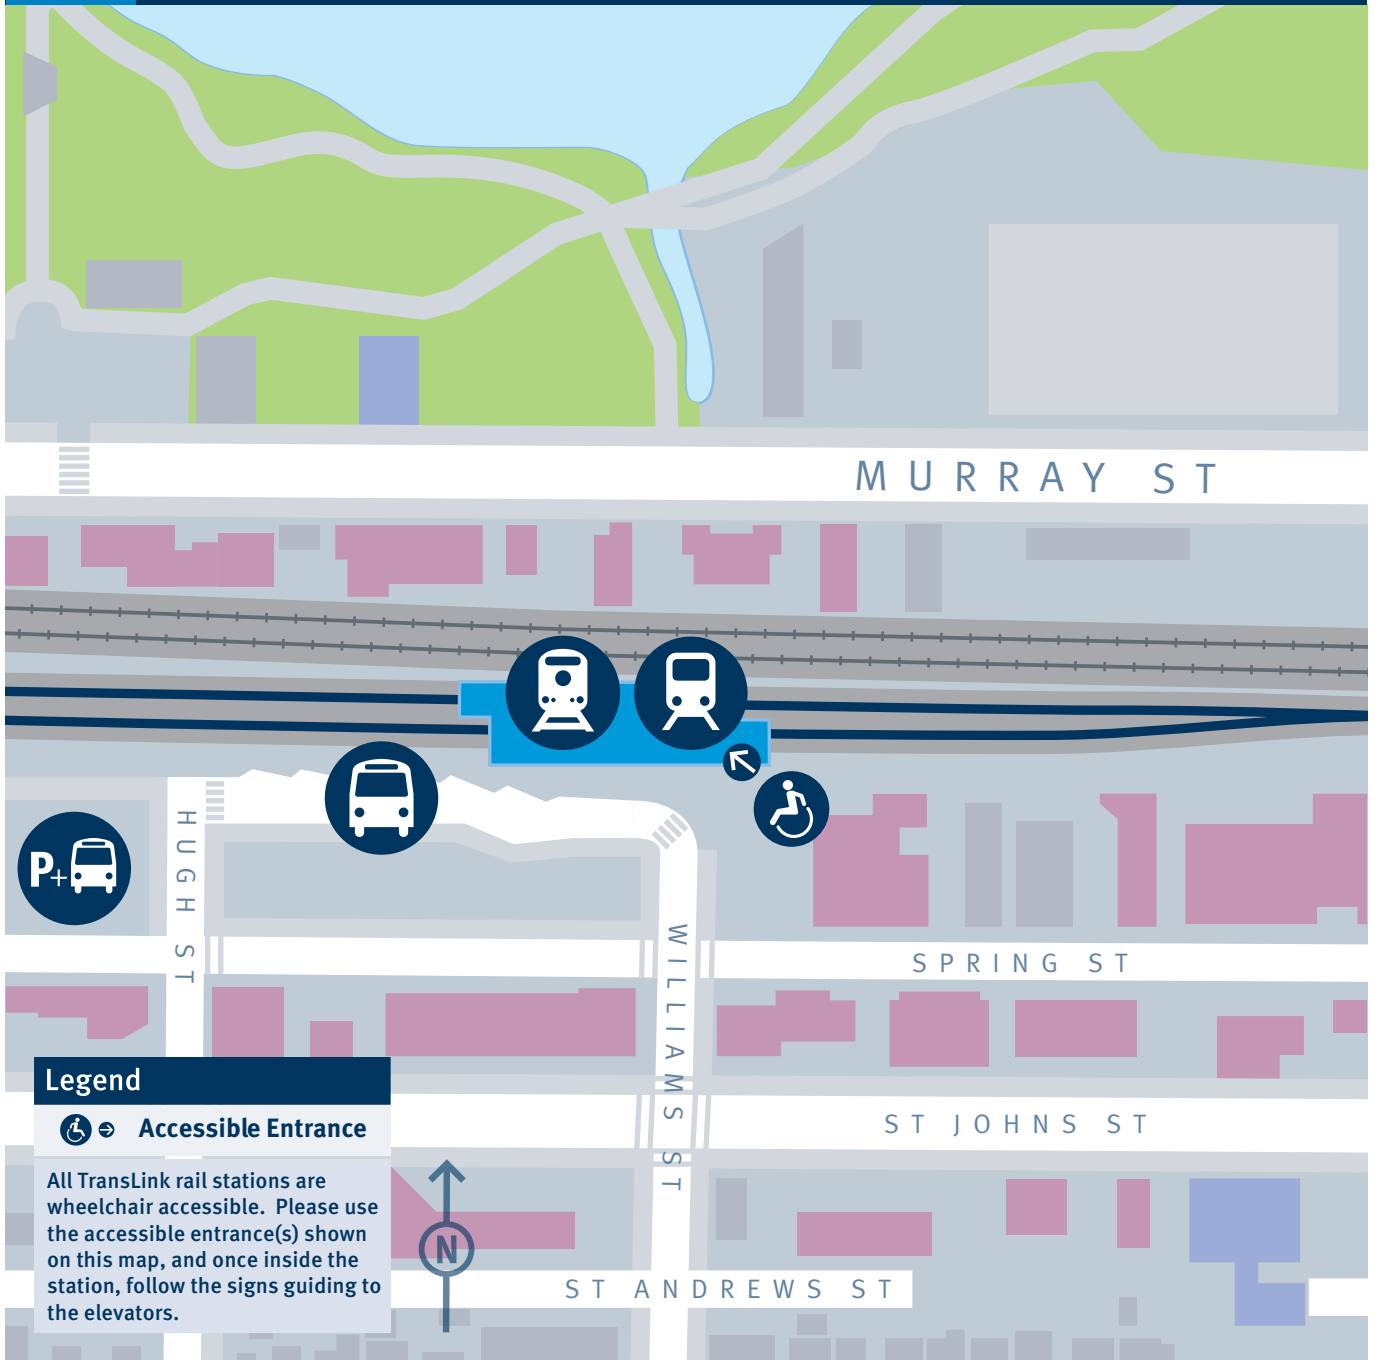

T

Moody Centre Station Entrance Locations

Legend

 Accessible Entrance

All TransLink rail stations are wheelchair accessible. Please use the accessible entrance(s) shown on this map, and once inside the station, follow the signs guiding to the elevators.

For transit information, including next bus times, visit translink.ca or call 604.953.3333