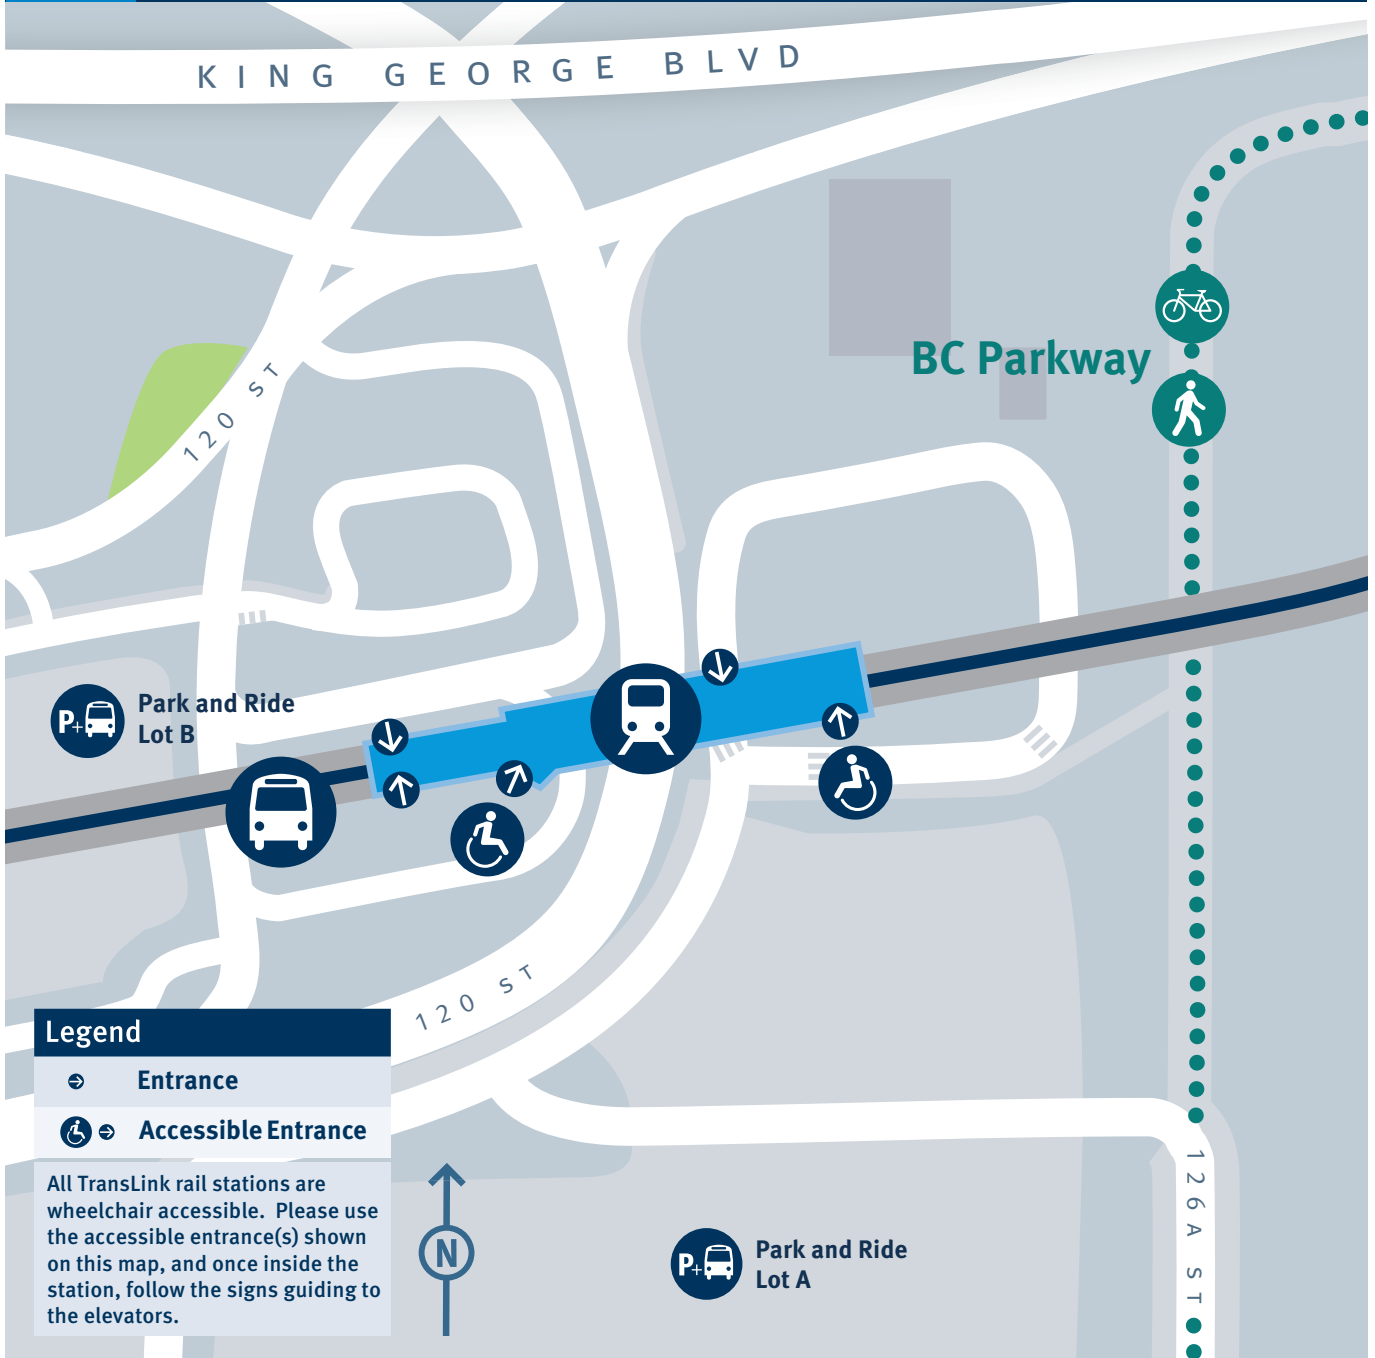

T

Scott Road Station Entrance Locations

Legend

- ↔ Entrance
- ♿ ↔ Accessible Entrance

All TransLink rail stations are wheelchair accessible. Please use the accessible entrance(s) shown on this map, and once inside the station, follow the signs guiding to the elevators.

For transit information, including next bus times, visit translink.ca or call 604.953.3333