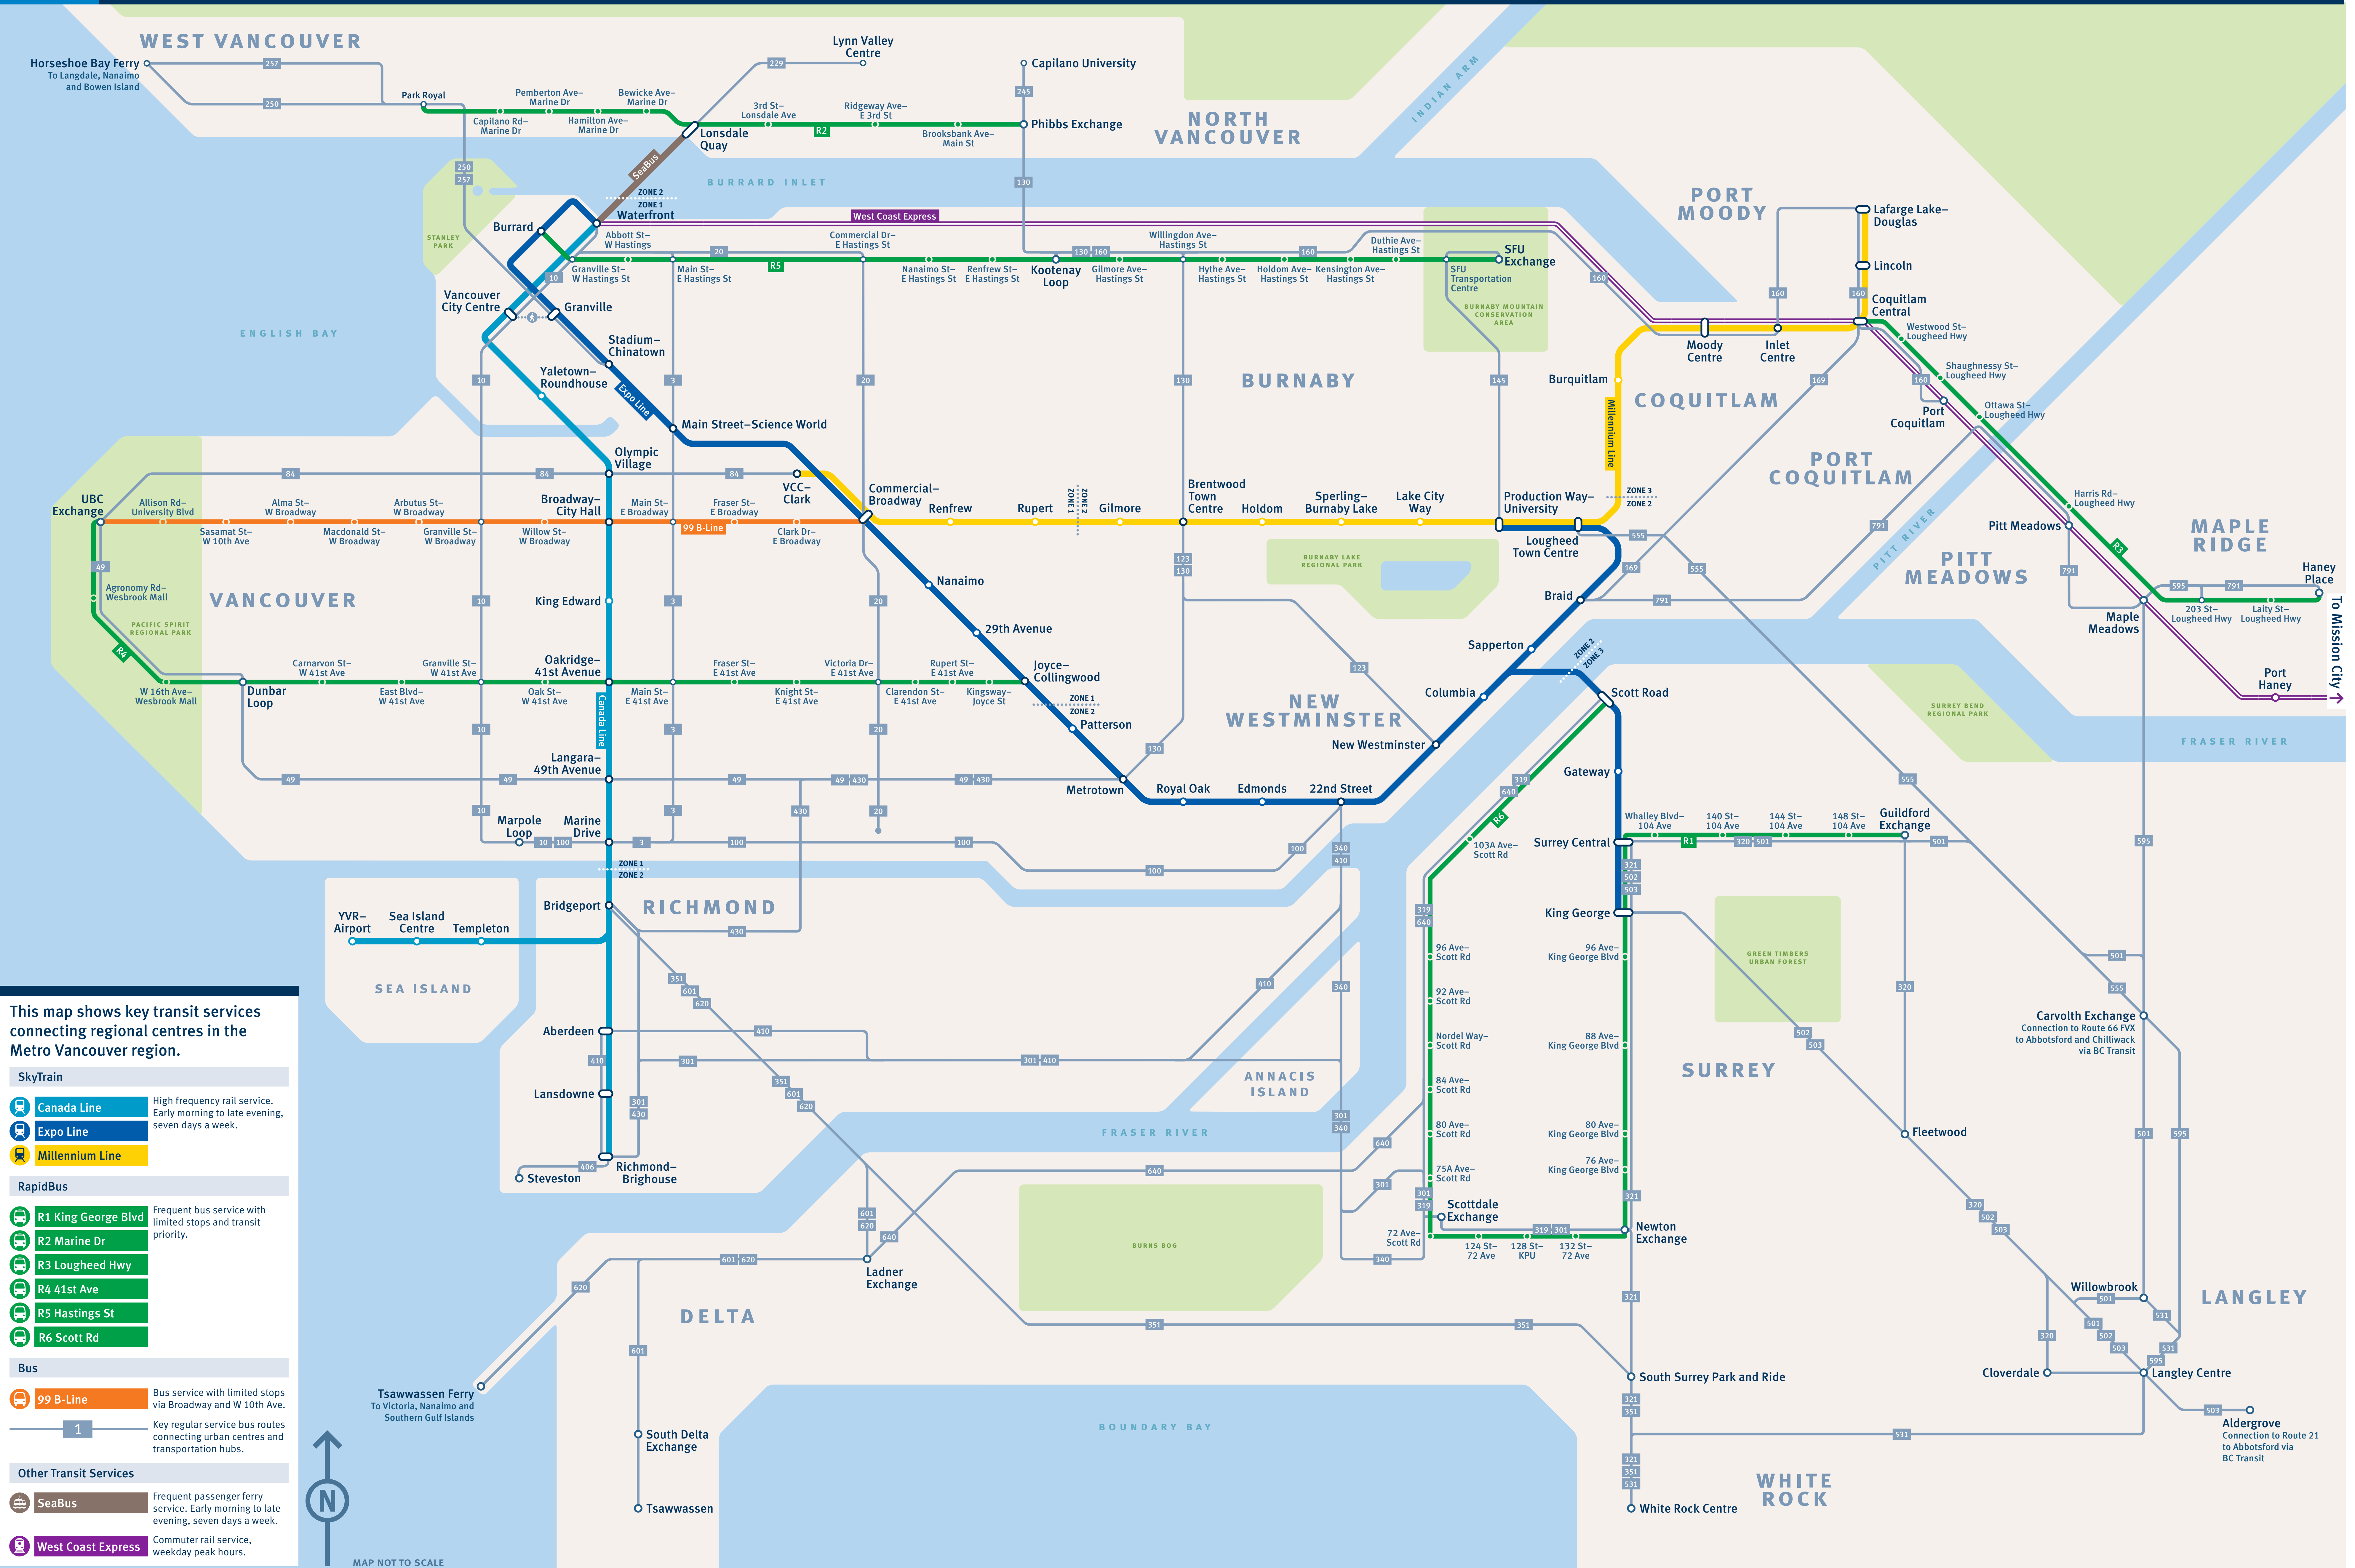

# T Key Regional Transit Connections

This map shows key transit services connecting regional centres in the Metro Vancouver region.

**SkyTrain**

- Canada Line** High frequency rail service. Early morning to late evening, seven days a week.
- Expo Line**
- Millennium Line**

**RapidBus**

- R1 King George Blvd** Frequent bus service with limited stops and transit priority.
- R2 Marine Dr**
- R3 Lougheed Hwy**
- R4 41st Ave**
- R5 Hastings St**
- R6 Scott Rd**

**Bus**

- 99 B-Line** Bus service with limited stops via Broadway and W 10th Ave.
- 1** Key regular service bus routes connecting urban centres and transportation hubs.

**Other Transit Services**

- SeaBus** Frequent passenger ferry service. Early morning to late evening, seven days a week.
- West Coast Express** Commuter rail service, weekday peak hours.

MAP NOT TO SCALE